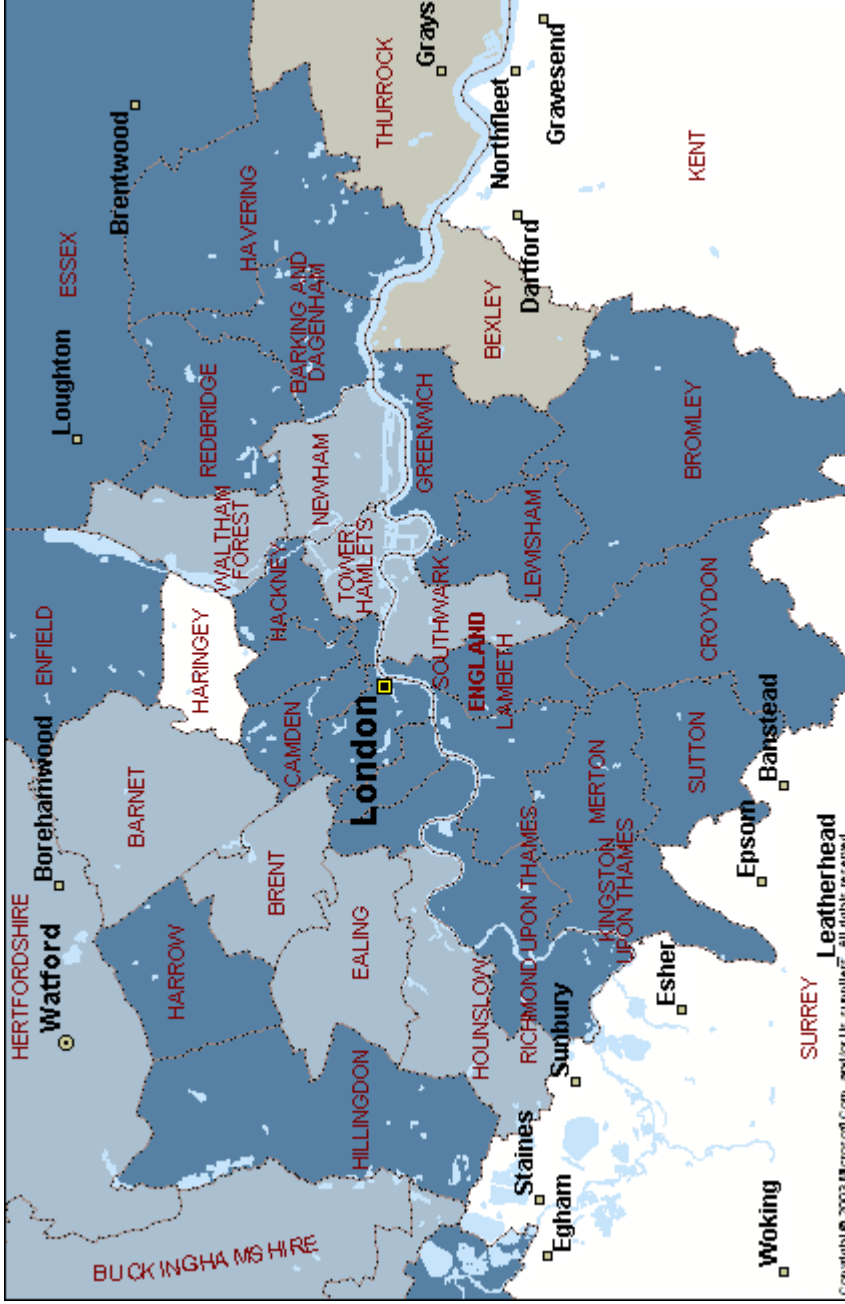

migrant workers from the New Europe

propping up rural and small town Britain

The maps on the following pages show the geographical spread of migrant workers from the A8 countries who have requested the TUC leaflet 'Working in the UK: your rights' since May 2004

Leaflet requests by county - London boroughs

No of Requests