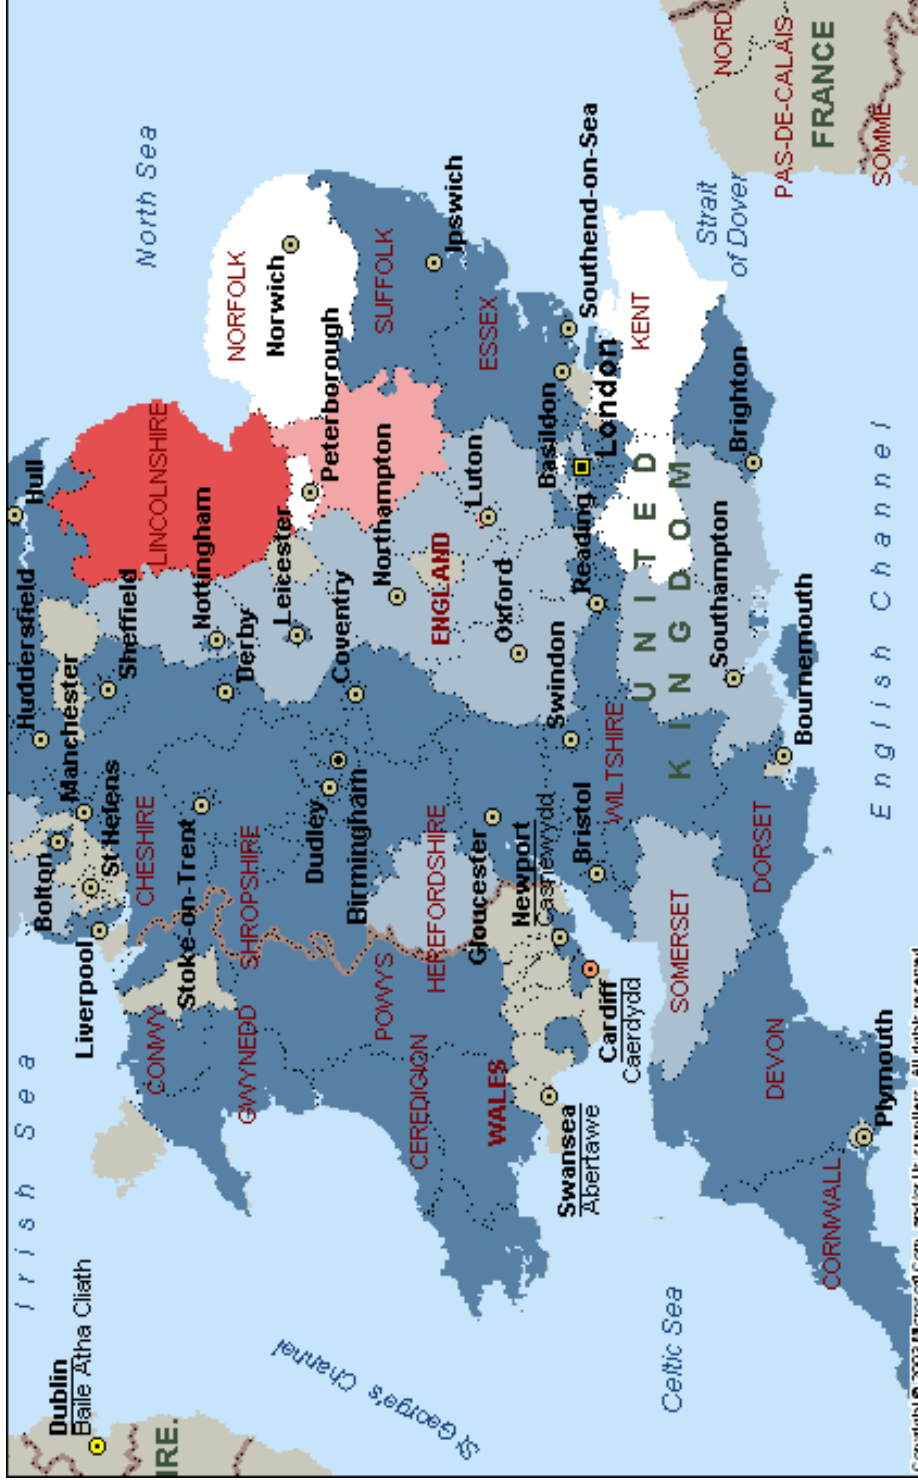

migrant workers from the New Europe

propping up rural and small town Britain

The maps on the following pages show the geographical spread of migrant workers from the A8 countries who have requested the TUC leaflet 'Working in the UK: your rights' since May 2004

Leaflet requests by county - North England, Scotland & Northern Ireland

Copyright © 2003 Mapbox Corporation and its contributors. All rights reserved.

Leaflet requests by county - England & Wales

Copyright © 2003 Microsoft Corporation. All rights reserved.

Leaflet requests by county - London boroughs

No of Requests