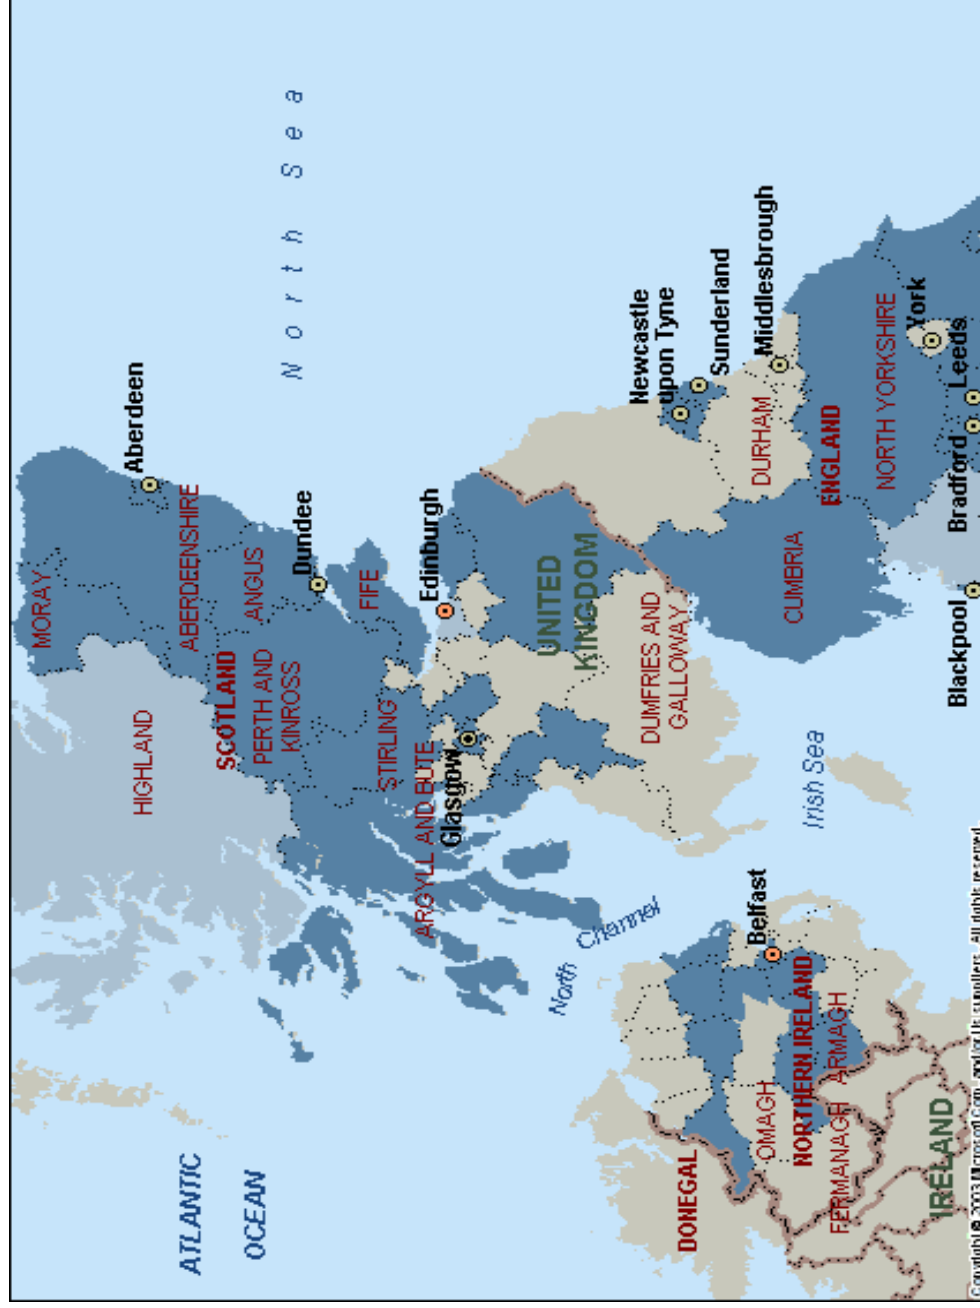

migrant workers from the New Europe

propping up rural and small town Britain

The maps on the following pages show the geographical spread of migrant workers from the A8 countries who have requested the TUC leaflet 'Working in the UK: your rights' since May 2004

Leaflet requests by county - North England, Scotland & Northern Ireland

Copyright © 2003 Mapbox Corporation and its contributors. All rights reserved.

Leaflet requests by county - England & Wales

Copyright © 2003 Microsoft Corporation. All rights reserved.

Leaflet requests by county - London boroughs

No of Requests