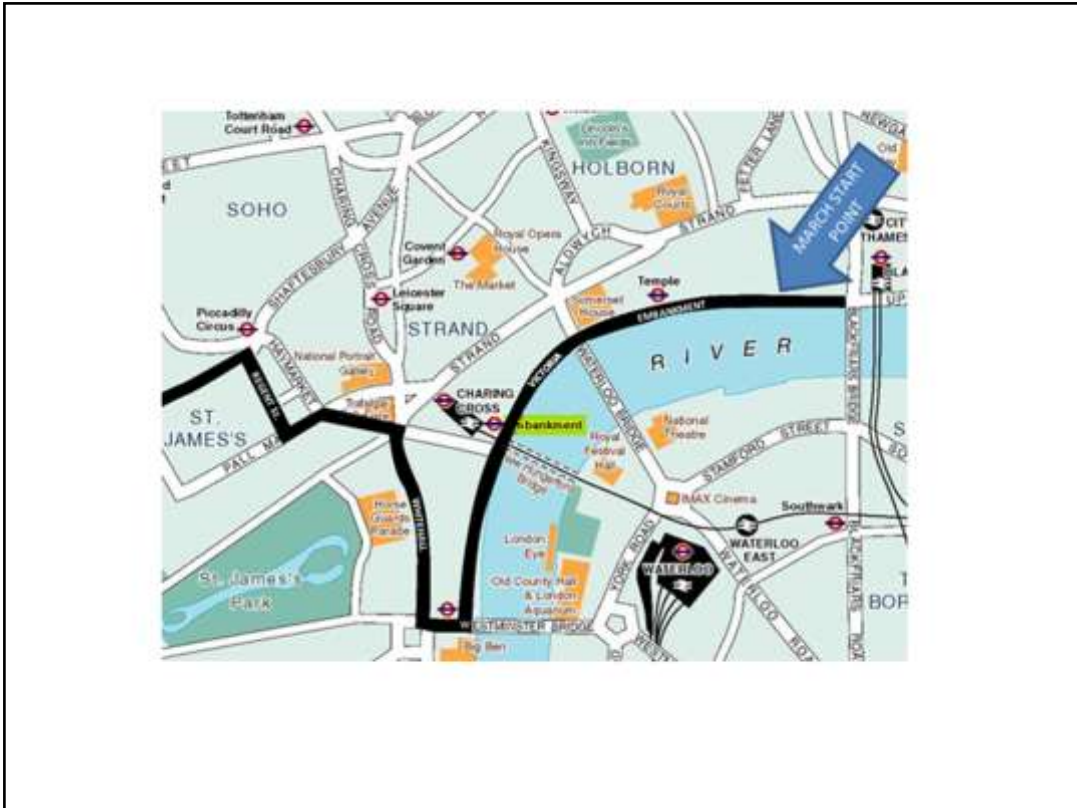

The Route of the March

This is the route of the march from Victoria Embankment to Hyde Park.

Marchers will start assembling on the Embankment between Waterloo and Blackfriars Bridge from 11am aiming to move off at 12 noon. The Kings College student union where you will register as stewards is close to Temple tube station.

Pre March Briefing, Kings College Student Union

Here's the location from Google Maps

This is the building here, it will be clearly signposted.

The march will proceed down to Westminster then turn back up Whitehall, past Trafalgar Square to Regent Street, along Piccadilly and then turn right into Park Lane to enter the rally in Hyde Park. A copy of this map is on the back of your briefing document.