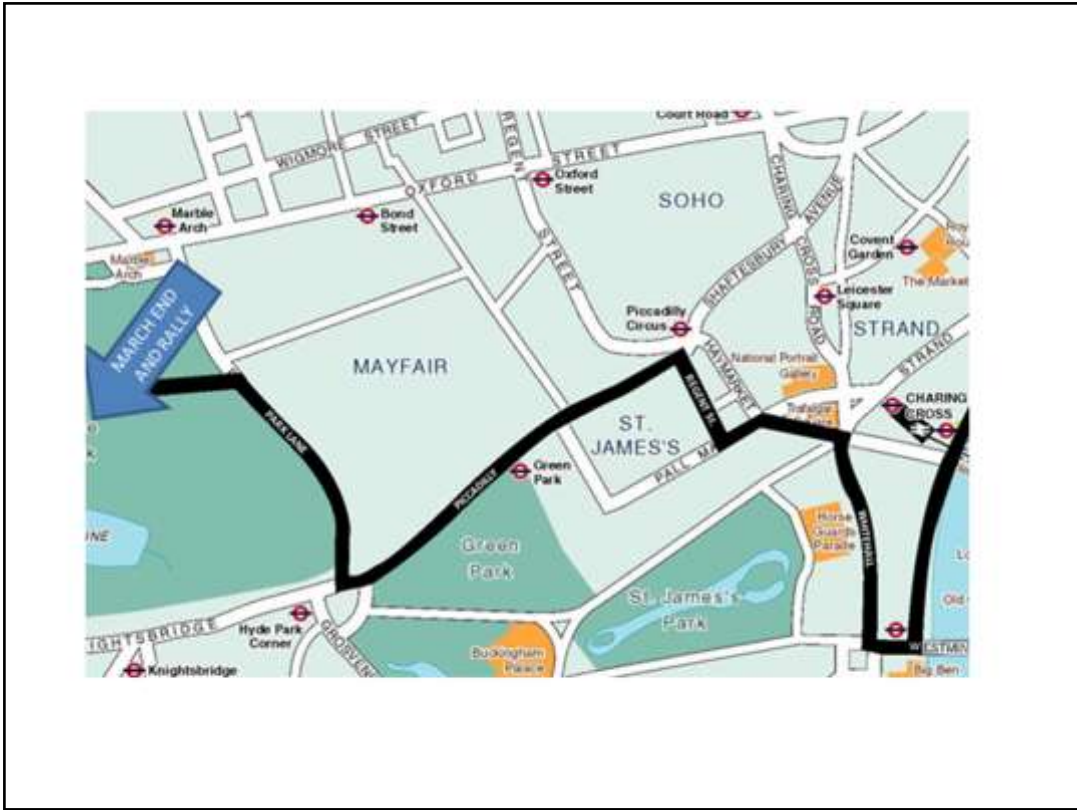

The Route of the March

This is the route of the march from Victoria Embankment to Hyde Park.

Marchers will start assembling on the Embankment between Waterloo and Blackfriars Bridge from 11am aiming to move off at 12 noon. The Kings College student union where you will register as stewards is close to Temple tube station.

Pre March Briefing, Kings College Student Union

Here's the location from Google Maps

This is the building here, it will be clearly signposted.

The march will proceed down to Westminster then turn back up Whitehall, past Trafalgar Square to Regent Street, along Piccadilly and then turn right into Park Lane to enter the rally in Hyde Park. A copy of this map is on the back of your briefing document.