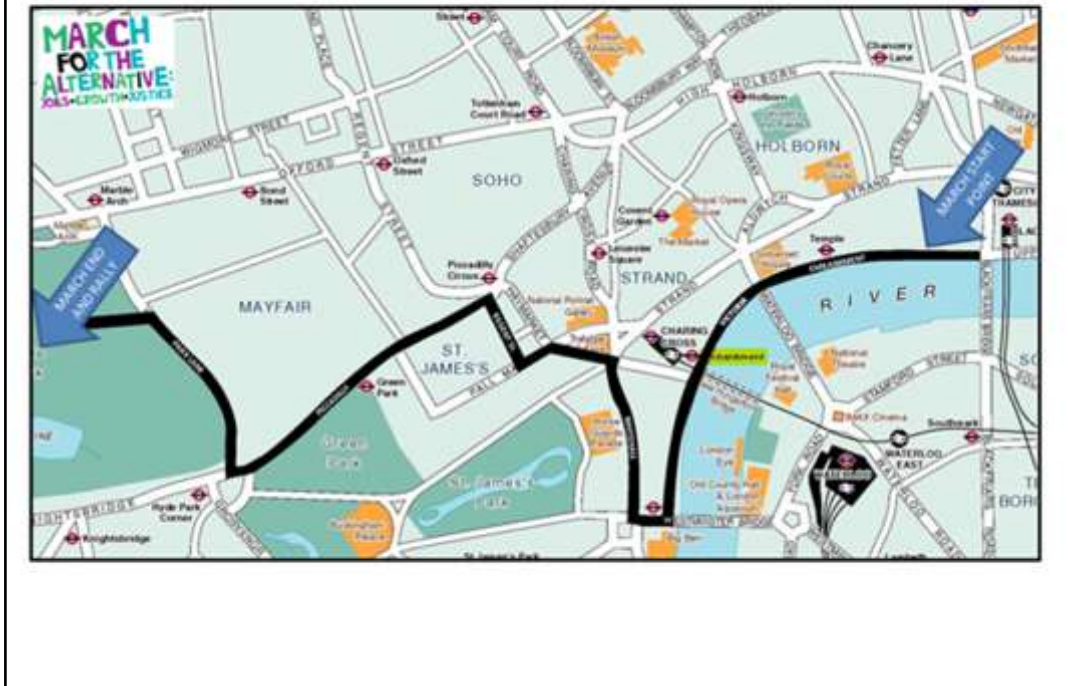

The Route of the March

This is the route of the march from Victoria Embankment to Hyde Park.

Marchers will start assembling on the Embankment between Waterloo and Blackfriars Bridge from 11am aiming to move off at 12 noon. The Kings College student union where you will register as stewards is close to Temple tube station.

Pre March Briefing, Kings College Student Union

Here's the location from Google Maps

This is the building here, it will be clearly signposted.

The march will proceed down to Westminster then turn back up Whitehall, past Trafalgar Square to Regent Street, along Piccadilly and then turn right into Park Lane to enter the rally in Hyde Park. A copy of this map is on the back of your briefing document.